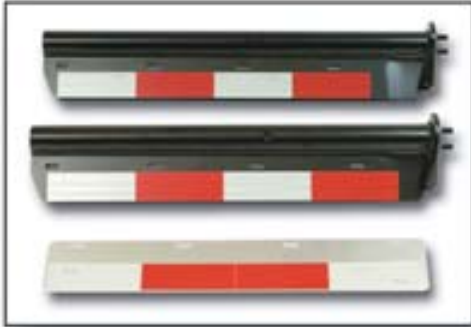

9817-03304530,
9817-03304555, 9817-03304259